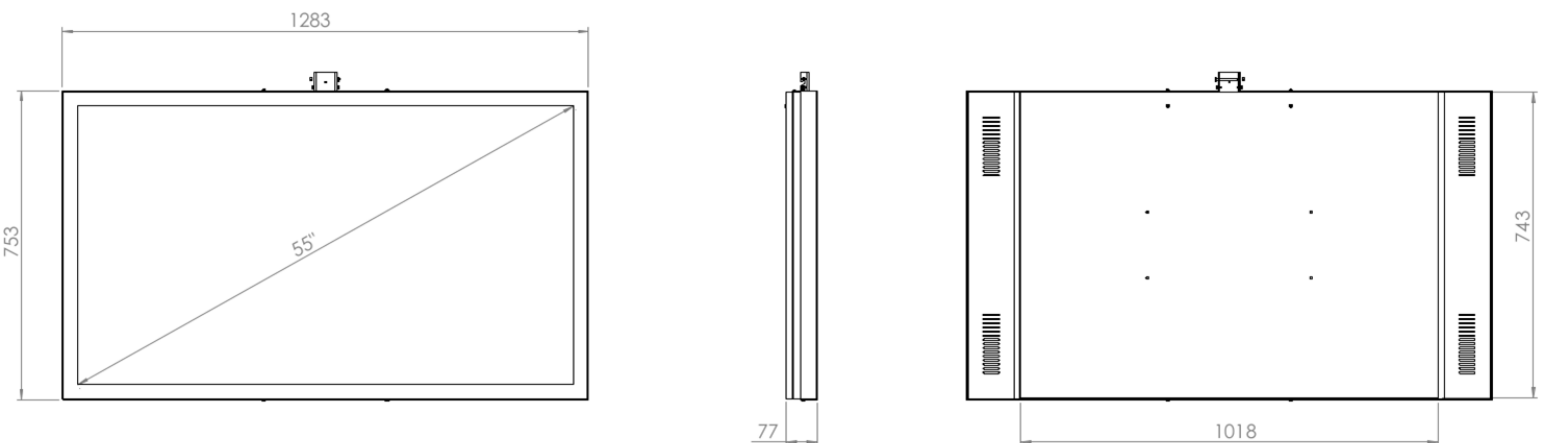

Ceiling casing

Light up your store window. Our ceiling casing is designed for information and advertising in store windows and public spaces. With chamfered edges and a clean backside will fit in to various environments . No visible cables and easy to install. Create your own style with different colors of powder coating.

TECHNICAL DRAWING

SPECIFICATION

Features

- No visible cables
- Covered from side and back
- Cable outlets on top
- Optimized air ventilation for landscape mode
- Chambered edges

Mounting option

- Ceiling mount
- Wire