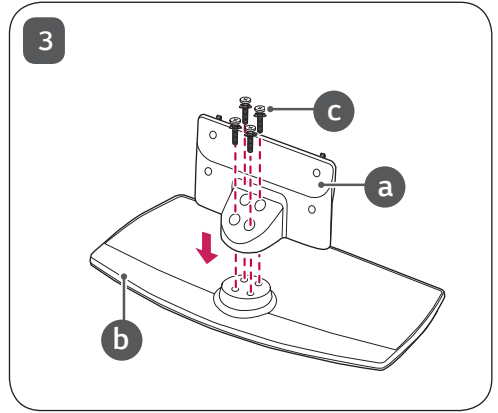

ANTENNA /
CABLE IN

Satellite IN

HDMI IN

OPTICAL
DIGITAL
AUDIO OUT

EXTERNAL
SPEAKER OUT

	A	B	C	D	E	F	F - G
	(mm)					(kg)	
32LN661HBLA	739	495	241	441	84	6.05	4.85
Power requirement					AC 100-240 V - 50/60 Hz		