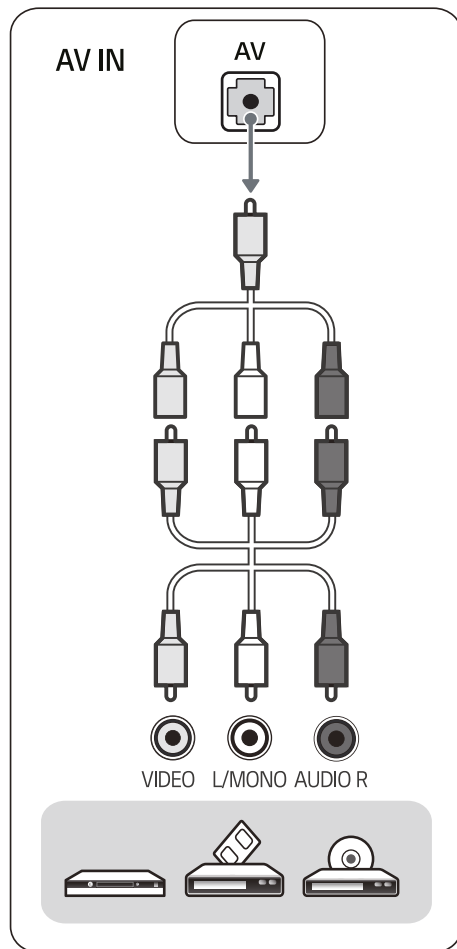

ANTENNA /
CABLE IN

Satellite IN

HDMI IN

OPTICAL
DIGITAL
AUDIO OUT

EXTERNAL
SPEAKER OUT

	A	B	C	D	E	F	F - G
	(mm)					(kg)	
32LN661HBLA	739	495	241	441	84	6.05	4.85
Power requirement					AC 100-240 V - 50/60 Hz		