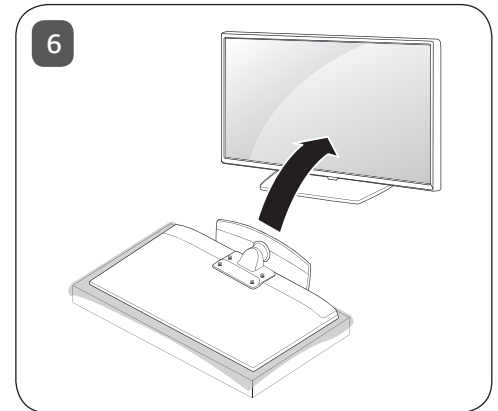

ANTENNA /
CABLE IN

Satellite IN

HDMI IN

OPTICAL
DIGITAL
AUDIO OUT

EXTERNAL
SPEAKER OUT

	A	B	C	D	E	F	F - G
	(mm)					(kg)	
32LN661HBLA	739	495	241	441	84	6.05	4.85
Power requirement					AC 100-240 V - 50/60 Hz		