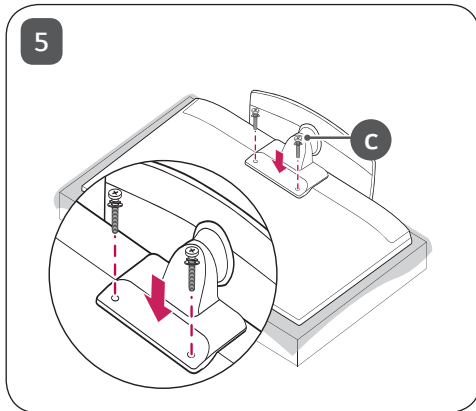

ANTENNA /
CABLE IN

Satellite IN

HDMI IN

OPTICAL
DIGITAL
AUDIO OUT

EXTERNAL
SPEAKER OUT

	A	B	C	D	E	F	F - G
	(mm)					(kg)	
32LN661HBLA	739	495	241	441	84	6.05	4.85
Power requirement					AC 100-240 V - 50/60 Hz		