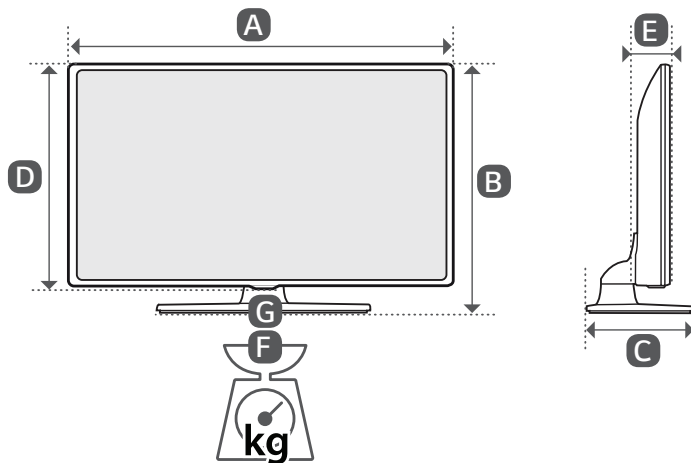

ANTENNA /
CABLE IN

Satellite IN

HDMI IN

OPTICAL
DIGITAL
AUDIO OUT

EXTERNAL
SPEAKER OUT

	A	B	C	D	E	F	F - G
	(mm)					(kg)	
32LN661HBLA	739	495	241	441	84	6.05	4.85
Power requirement					AC 100-240 V - 50/60 Hz		