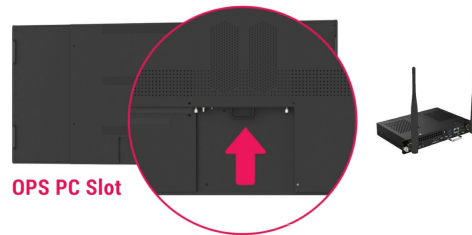

LFD - SIGNAGE DISPLAYS**INFORMATION****ProLite LH10552UWS-B1AG with extra-wide 105" 5K collaboration display**

The ProLite LH10552UWS-B1AG delivers stunning 5K UltraWide resolution on a 105" IPS panel, ideal for hybrid meetings, control rooms and immersive presentations. With USB-C connectivity, 100W power delivery, Android OS and integrated speakers with subwoofer, it offers a complete all-in-one solution for modern workspaces.

5K - 11 Mega Pixels

Experience stunning visuals on this IPS panel with 5KUW resolution (5120x2160), offering crisp and clear images for a truly immersive viewing experience.

Standalone Solution

Unlock all of the security and flexibility of Windows IoT with the optional OPS Slot PC.

SPECIFICATION

01 DISPLAY CHARACTERISTICS

Diagonal	104.6", 265.68cm
Native resolution	5120 x 2160 @60Hz (5KUW)
Aspect ratio	21:9
Panel brightness	500 cd/m ²
Static contrast	1200:1
Dynamic contrast	5000:1
Response time (GTG)	8ms
Viewing zone	horizontal/vertical: 178°/178°, right/left: 89°/89°, up/down: 89°/89°
Colour support	1.07G (8 Bits+FRC) (NTSC 85%)
Horizontal Sync	30 - 135kHz
Viewable area W x H	2449.92 x 1033.56mm, 96.5 x 40.7"
Bezel width (sides, top, bottom)	14.9mm, 14.9mm, 14.9mm
Pixel pitch	0.14355 x 0.14355mm

05 MECHANICAL

Orientation	landscape, portrait
VESA mounting	1000 x 600 m8 x 25
Operation temperature range	0°C - 40°C
Storage temperature range	- 20°C - 60°C

06 ACCESSORIES INCLUDED

Cables	power (3m), HDMI (3m), DP (3m), RS-232c (3m)
Guides	quick start guide, safety guide
Other	Guides, cable management cover, remote control, cable ties (5 units), webcam bracket, wall mount bracket, wall mount bracket set
Remote control	yes (batteries included)