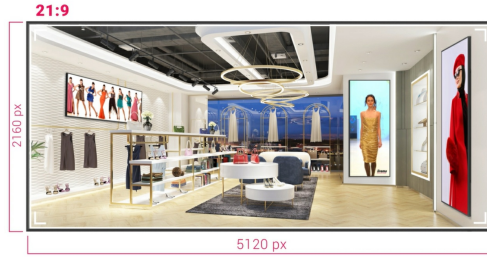

LFD - SIGNAGE DISPLAYS**INFORMATION****ProLite LH10552UWS-B1AG with extra-wide 105" 5K collaboration display**

The ProLite LH10552UWS-B1AG delivers stunning 5K UltraWide resolution on a 105" IPS panel, ideal for hybrid meetings, control rooms and immersive presentations. With USB-C connectivity, 100W power delivery, Android OS and integrated speakers with subwoofer, it offers a complete all-in-one solution for modern workspaces.

Flexible Orientation

The ability to position the displays in landscape or portrait orientation means you can make the most of any space and bring your messaging, advertisements, videos and safety information to your audience.

21:9 Ultra-Wide Screen

With an ultra-wide aspect ratio, this professional display provides an expansive canvas to accommodate panoramic commercial signage. The 21:9 Ultra Wide format is also the perfect optimisation for your content capabilities, enhancing our messages and simultaneously attracting your audience on a larger scale.

SPECIFICATION

01 DISPLAY CHARACTERISTICS

Diagonal	104.6", 265.68cm
Native resolution	5120 x 2160 @60Hz (5KUW)
Aspect ratio	21:9
Panel brightness	500 cd/m ²
Static contrast	1200:1
Dynamic contrast	5000:1
Response time (GTG)	8ms
Viewing zone	horizontal/vertical: 178°/178°, right/left: 89°/89°, up/down: 89°/89°
Colour support	1.07G (8 Bits+FRC) (NTSC 85%)
Horizontal Sync	30 - 135kHz
Viewable area W x H	2449.92 x 1033.56mm, 96.5 x 40.7"
Bezel width (sides, top, bottom)	14.9mm, 14.9mm, 14.9mm
Pixel pitch	0.14355 x 0.14355mm