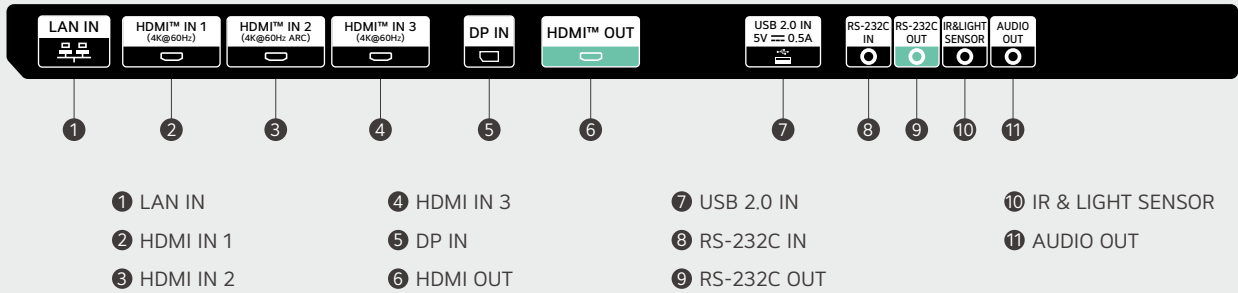

CONNECTIVITY

65" / 55" / 49" / 43"

Download LG C-Display+ Mobile App
Google Play Store

- www.lg.com/global/business/information-display
- www.youtube.com/LGCommercialDisplay
- www.facebook.com/LGInformationDisplay
- www.linkedin.com/company/LGinformationdisplay
- www.twitter.com/LG_ID_HQ

LG may make changes to specifications and product descriptions without notice. Copyright © 2024 LG Electronics Inc. All rights reserved. "LG Life's Good" is a registered trademark of LG Corp. The names of products and brands mentioned here may be the trademarks of their respective owners.