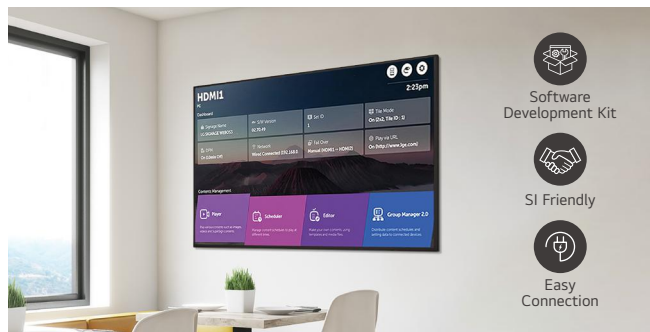

* 65 inch

* All images in this datasheet are for illustrative purposes only.

UHD Signage UH5N-E

UHD Signage Display with LG webOS Platform and Advanced Security

Super High Resolution

webOS Smart Platform

Design for Space Utilization

Enhanced Security

UH5N-E

Screen Size	65" / 55" / 49" / 43"
Screen Resolution	3,840 × 2,160 (UHD)
Brightness	500 nit (Typ.)
Surface Treatment (Haze)	28%
Bezel Width	8.9 mm (T/R/L), 12.9 mm (B)

High Resolution Display

It offers a resolution that is four times higher than FHD, satisfying customers visually. Additionally, the anti-glare coating on the screen reduces screen reflection in bright lighting environments, increasing visibility and legibility, providing customers with a comfortable screen.

Convenient webOS Platform

The UH5N-E is equipped with a high-performance SoC that allows for multiple tasks to be performed without a separate media player. The webOS platform provides app development tools with an intuitive UI that enhances user convenience, enabling easy connection with external sensors and webOS partner apps to create an SI-friendly environment.