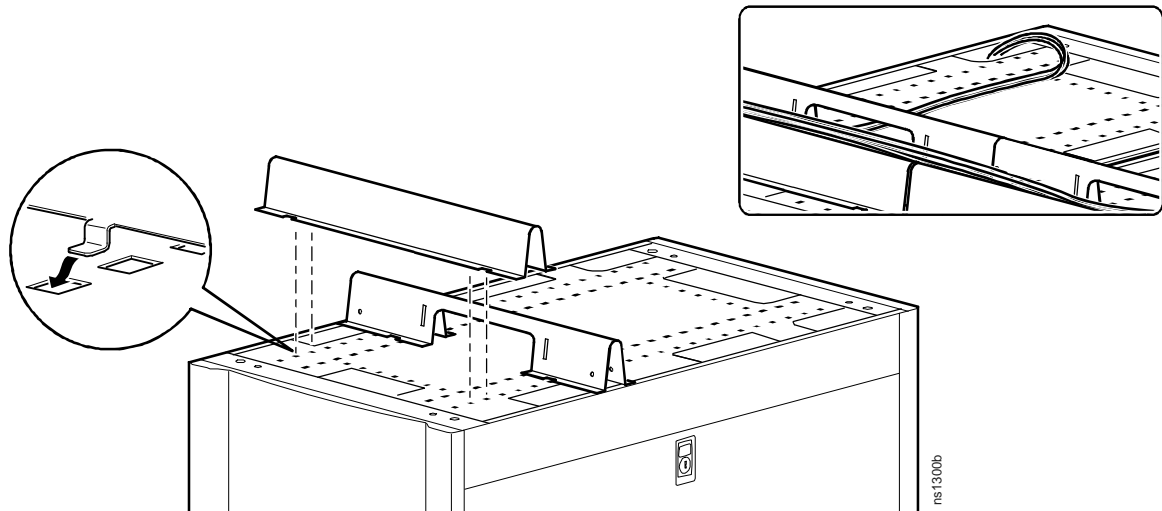

NetShelter® Solid Partition—Installation Instructions

Solid Data Cable Partition (AR8162ABLK) for the NetShelter 600-mm Wide Enclosure

Solid Data Cable Partition (AR8187BLK) for the NetShelter 700-mm Wide Enclosure

Solid Data Cable Partition (AR8172BLK) for the NetShelter 750-mm Wide Enclosure

Solid Data Cable Partition (AR8182BLK) for the InfraStruxure 750-mm Wide Power Distribution Unit (PDU)

For additional information, see the product page on the APC Web site, www.apc.com.

1

2

Customer support and warranty information is available at the APC Web site, www.apc.com.

© 2010 APC by Schneider Electric. APC, the APC logo, and NetShelter are owned by Schneider Electric Industries S.A.S., American Power Conversion Corporation, or their affiliated companies. All other trademarks are property of their respective owners.