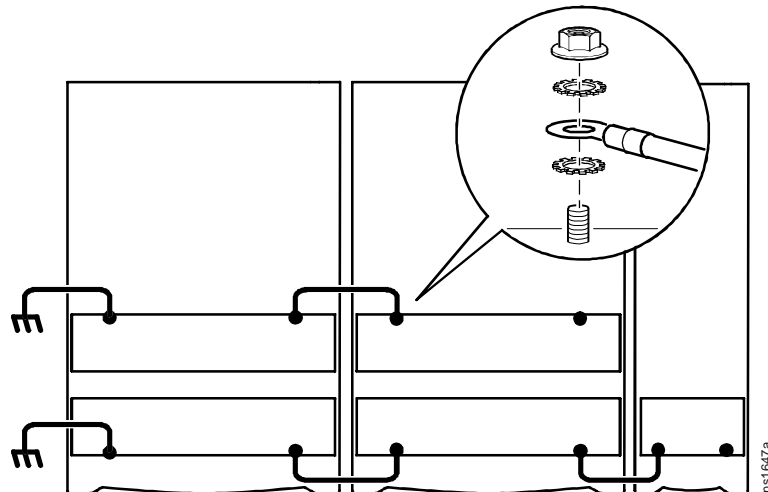

Customer support and warranty information is available at the APC Web site, www.apc.com.

© 2010 APC by Schneider Electric. APC, the APC logo, and NetShelter are owned by Schneider Electric Industries S.A.S., American Power Conversion Corporation, or their affiliated companies. All other trademarks are property of their respective owners.